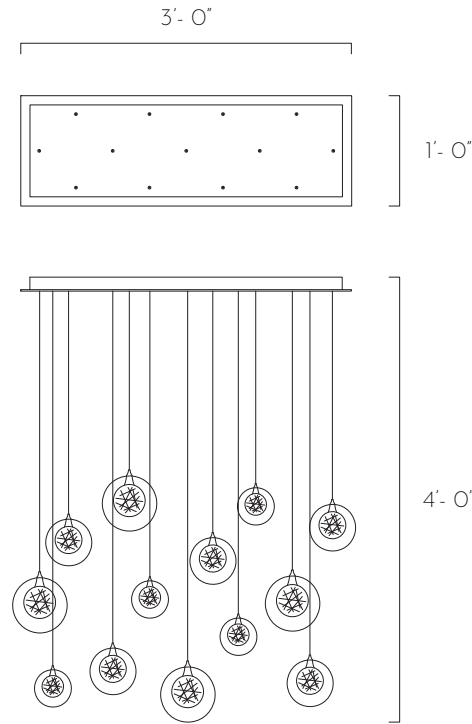

FIBERGLASS BALLS

13 CLEAR & GOLD PENDANTS RECTANGULAR CHANDELIER

DESCRIPTION

A versatile and elegant multi-pendant light fixture comprising of a larger clear globe which encapsulates the smaller ball encasing a dimmable LED bulb. Great contemporary lighting for residential and commercial spaces.

TECHINCAL SPECIFICATIONS

Designed by

AM Studio Team

Category

Pendant Chandelier

Canopy Finish

Powder coated metal in Flat White/ Sparkle Silver

Canopy Size

36"L x 12"W x 1.5"H

Pendant Size

4x units of 6"D (2x Gold + 2x Clear)

5x units of 5"D (2x Gold + 3x Clear)

4x units of 4"D (2x Gold + 2x Clear)

Glass Colour

Clear & Gold

Total Drop